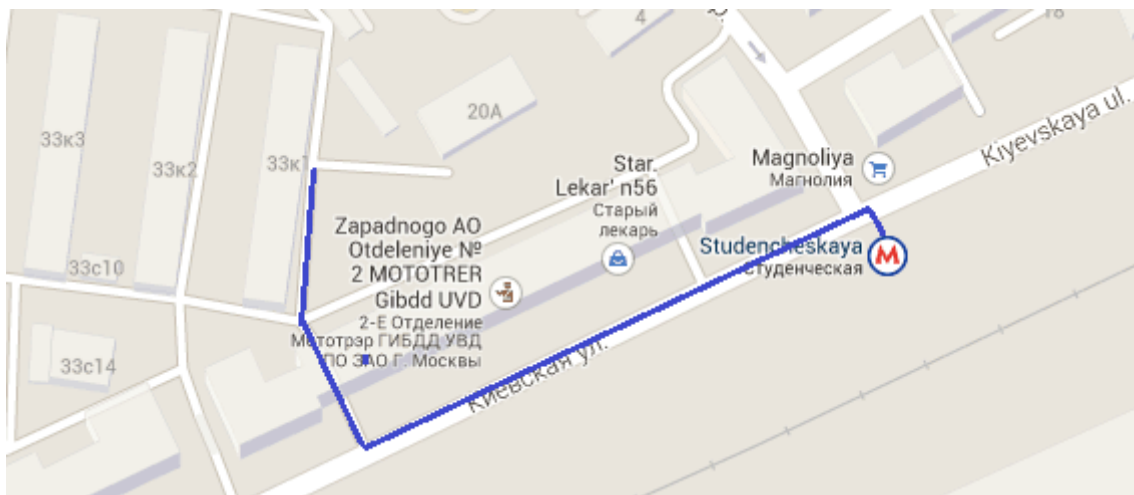

DIRECTIONS TO THE DORMITORY on Studencheskaya St. 33/1

At Kievskaya station, take the passage stairs up to the **light-blue**  **Филевская** metro line, then take the train west to Студенческая (**Studencheskaya**) station (next station).

Be careful, there are two directions the trains take from that platform – towards the Кунцевская (**Kuntsevskaya**) station and towards the Международная (**Mezhdunarodnaya**) station. An electronic board specifies the **estimated time** (min.sec) in which the next train is arriving. You need to follow the 'Кунцевская' times on the board.

[the board showing the estimated time left till the train's arrival]

After you arrived to the Studencheskaya station, at the exit turn left and walk along Kiyevskaya St. 20, then turn and walk through the second arc. The dormitory (building 33/1) will be right in front of you.