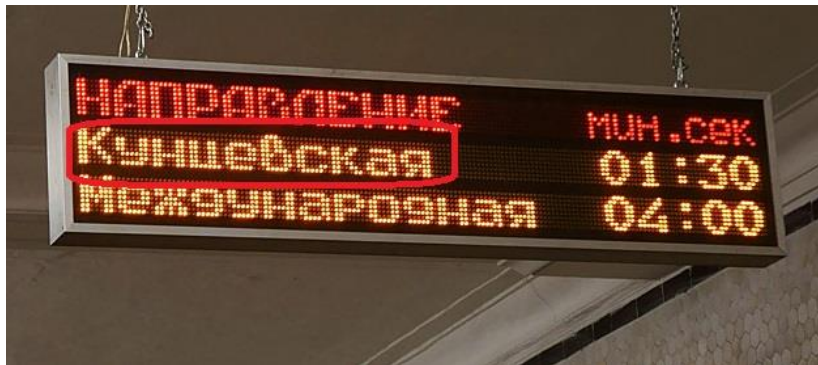

DIRECTIONS TO THE DORMITORY on Studencheskaya St. 33/1

At Kievskaya station, take the passage stairs up to the **light-blue**  **Филевская** metro line, then take the train west to Студенческая (**Studencheskaya**) station (next station).

Be careful, there are two directions the trains take from that platform – towards the Кунцевская (**Kuntsevskaya**) station and towards the Международная (**Mezhdunarodnaya**) station. An electronic board specifies the **estimated time** (min.sec) in which the next train is arriving. You need to follow the 'Кунцевская' times on the board.

[the board showing the estimated time left till the train's arrival]

After you arrived to the Studencheskaya station, at the exit turn left and walk along Kiyevskaya St. 20, then turn and walk through the second arc. The dormitory (building 33/1) will be right in front of you.