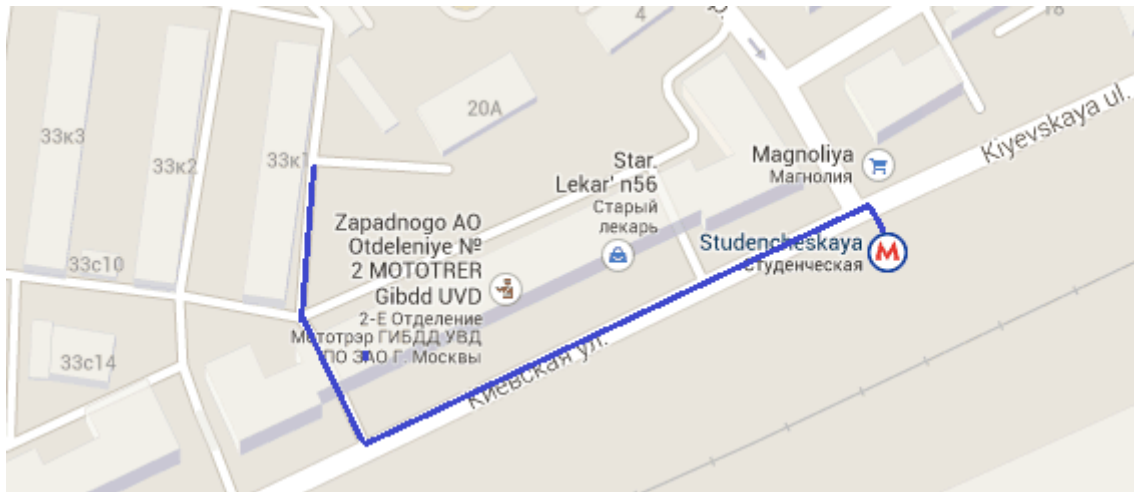

DIRECTIONS TO THE DORMITORY

Kievsky Rail Terminal to the Dormitory on Studencheskaya St. 33/1

At the Kievsky rail terminal, follow the **M** sign to find the metro station. Information on tickets and fares can be found [here](#). Take the escalator down to the Киевская (**Kievskaya**) on the **light-blue**  Филевская metro line. At the Kievskaya station on the **light-blue** line take the train west to Студенческая (**Studencheskaya**) station (next station).

Be careful, there are two directions the trains take from that platform – towards the Кунцевская (**Kuntsevskaya**) station and towards the Международная (**Mezhdunarodnaya**) station. An electronic board specifies the **estimated time** (min.sec) in which the next train is arriving. You need to follow the ‘Кунцевская’ times on the board.

[the board showing the estimated time left till the train's arrival]

After you arrived to the Studencheskaya station, at the exit turn left and walk along Kiyevskaya St. 20, then turn and walk through the second arc. The dormitory (building 33/1) will be right in front of you.