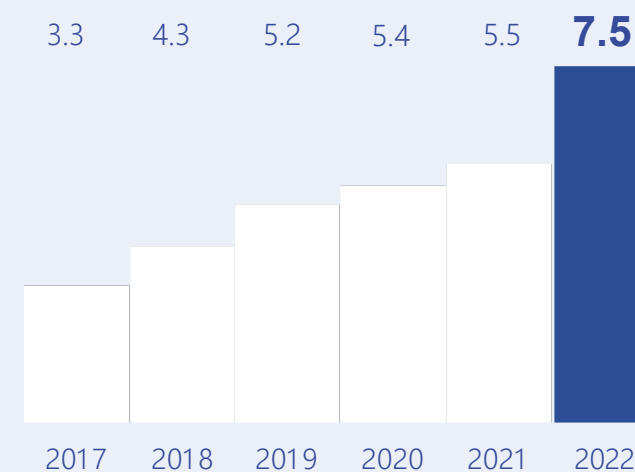

TOP IN RESEARCH & EXPERTISE

First Russian university

to invest its own funds in creation of international laboratories

First state university in Russia

to employ academic talent from the international market

RESEARCH UNITS

- **119** Research centres
- **197** Labs
- **35** Research institutes
- **47** Centres of excellence
- Centre for Advanced Research in Neuroeconomics & Cognitive Science
- Centre for Advanced Research in Science, Technology & Innovation
- **58** Research journals

Human Capital
Multidisciplinary
Research Centre

- Active ageing
- Employment and skills
- Humans in the era of technological transformations
- Neurocognitive mechanisms of social behavior
- Sustainable development

RESEARCH RESULTS

70% of faculty members have produced globally recognized research results

- **230+** applied research projects annually
- **1531** articles and reviews in Q1
- **3300+** publications in leading journals indexed in major citation databases

Amount of funds received from R&D, in bln rubles (₽)

12

2nd by R&D revenue

2nd by number of research publications

1st in terms of publications in: Business & Management, Arts & Humanities, Economics & Finance, Decision Sciences, Social Sciences, Psychology